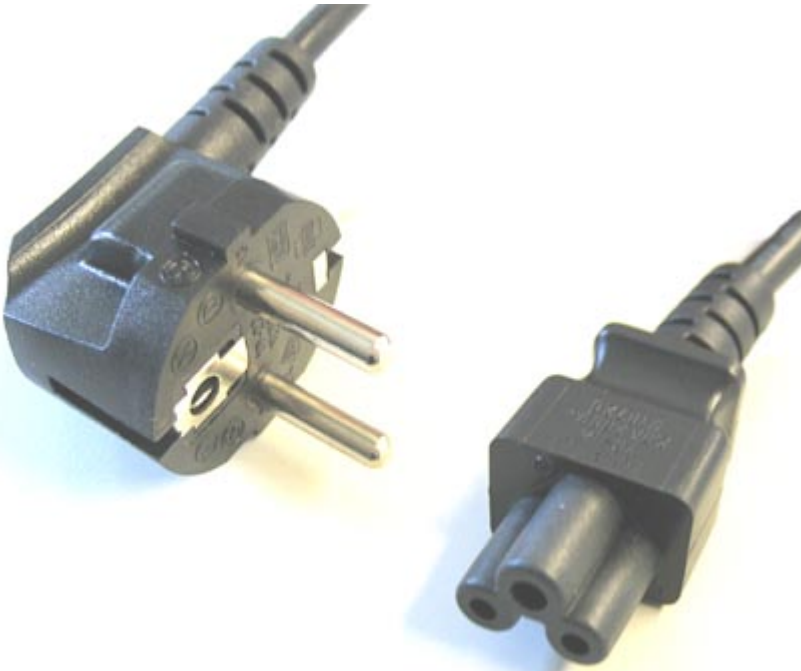

2.98 EUR  
incl. 19% VAT, plus [shipping](#)

Cold devices power cord (Cloverleaf) 1.4m