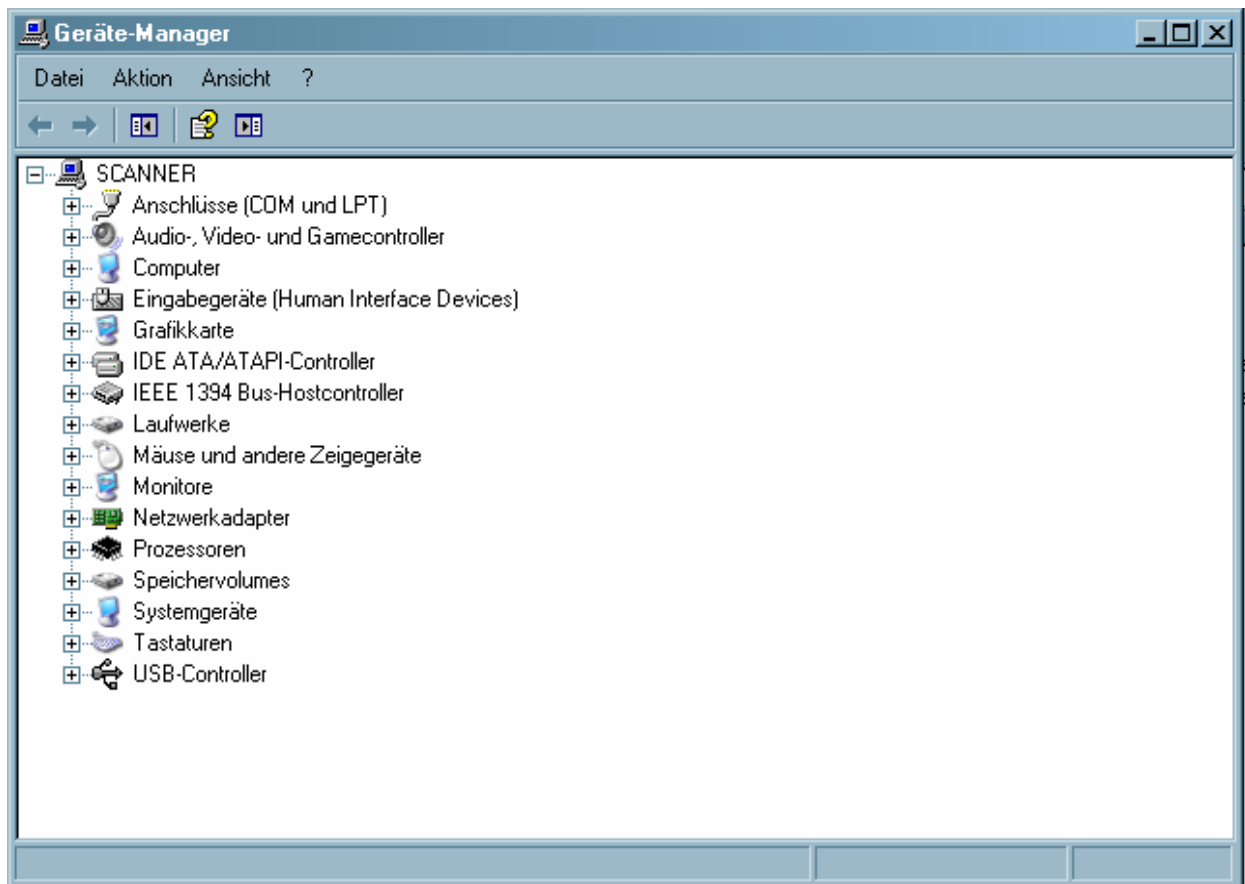

Confirm on Install-Button

After installation is finished, confirm with „OK“

Go to Windows hardware manager and look on which COM port your device is installed on :

The name of the device is „Silicon Labs CP210x USB to UART Bridge“ and in our example it is installed on COM port 12.