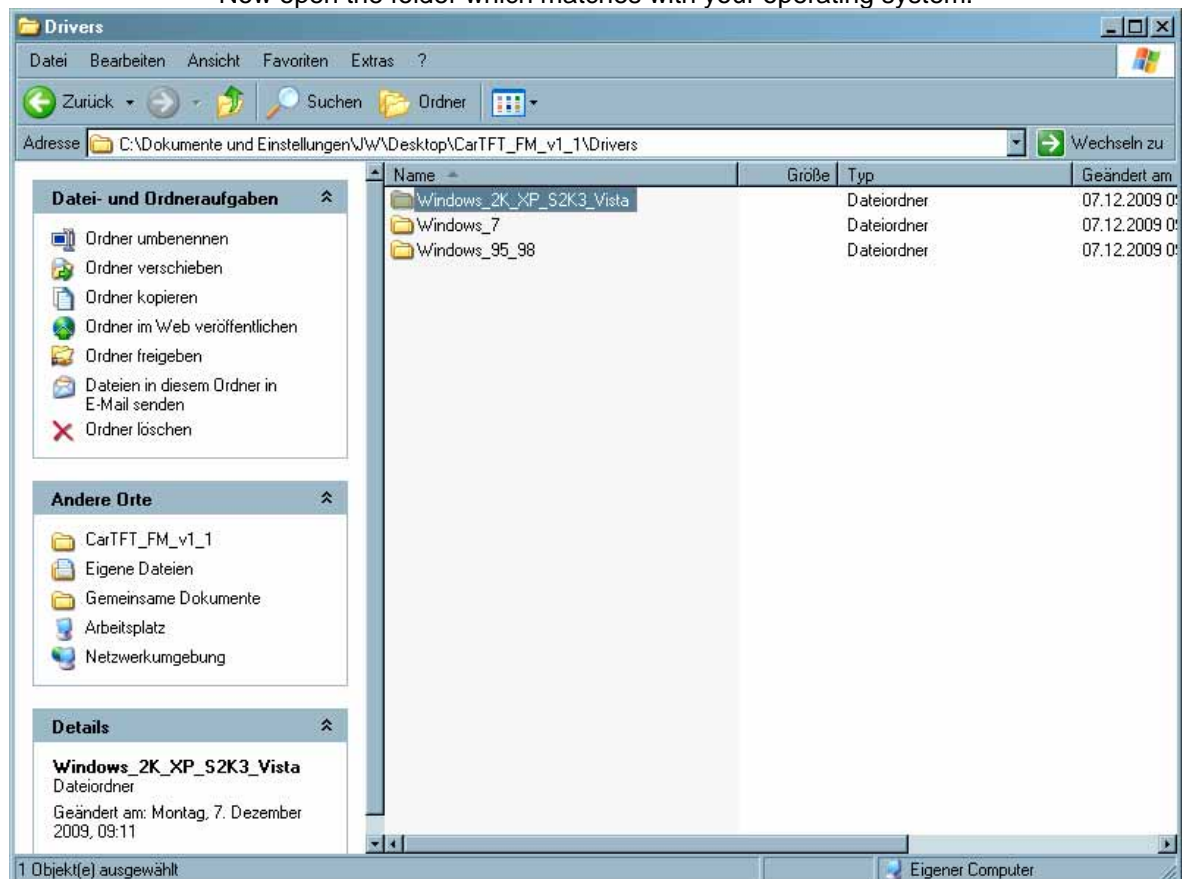

Now open the folder which matches with your operating system.