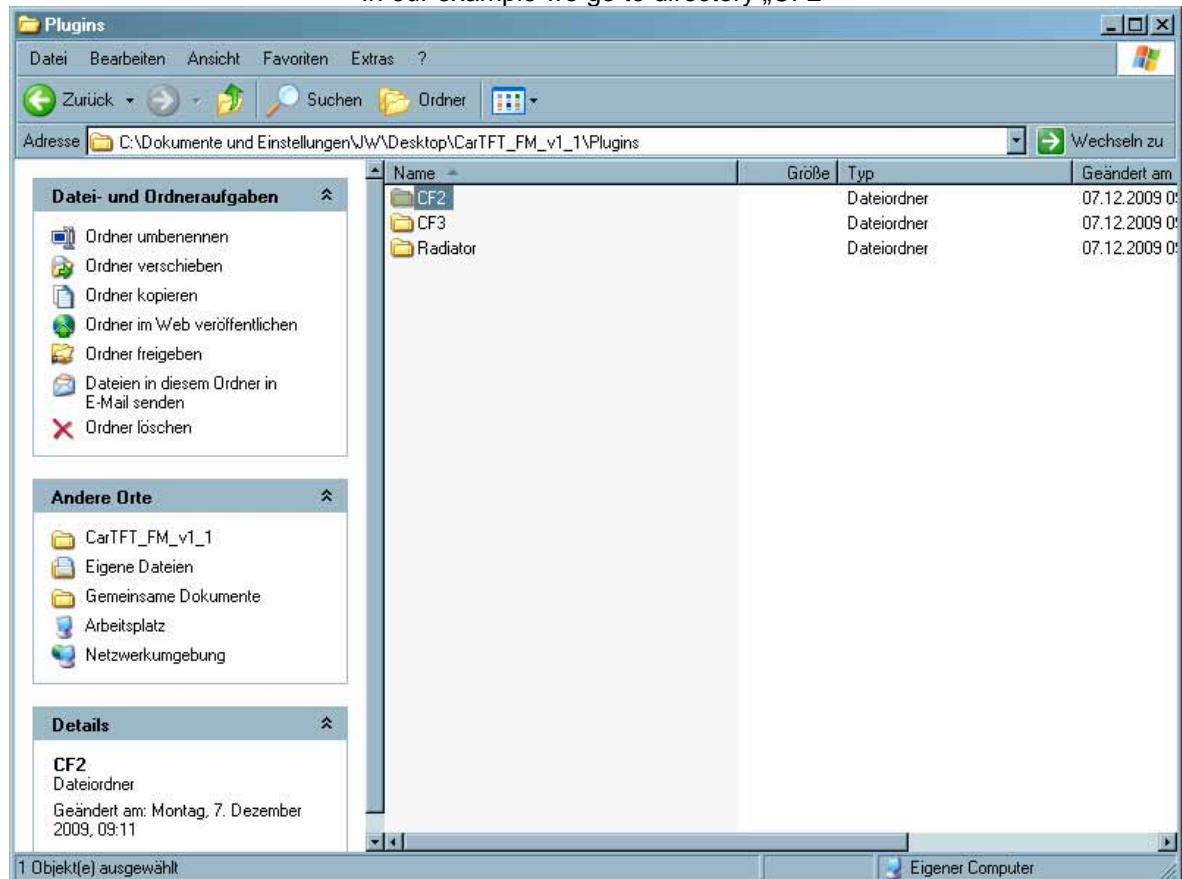

In our example we go to directory „CF2“