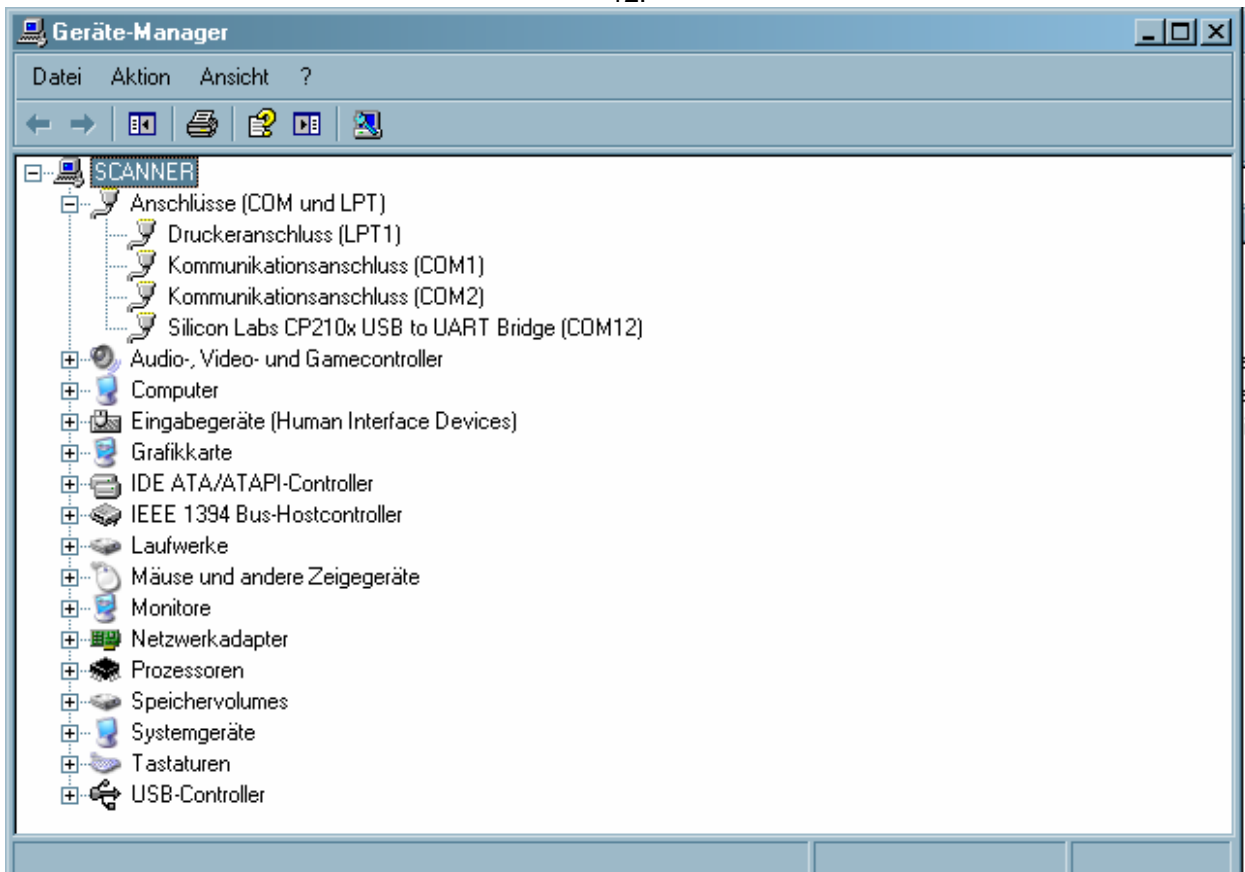

Confirm on Install-Button

After installation is finished, confirm with „OK“

Go to Windows hardware manager and look on which COM port your device is installed on :

The name of the device is „Silicon Labs CP210x USB to UART Bridge“ and in our example it is installed on COM port 12.