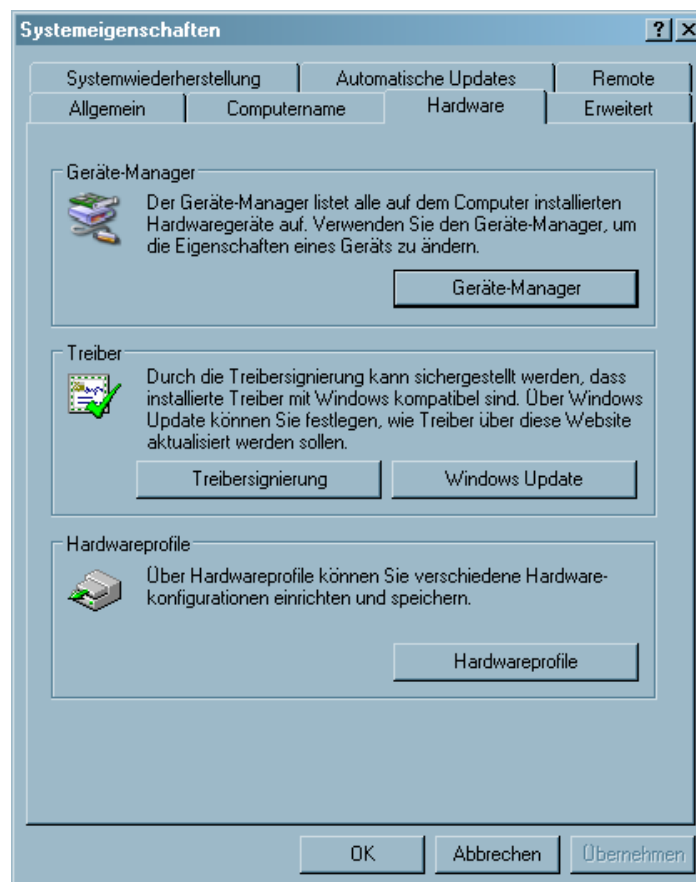

Go to Windows hardware manager and look on which COM port your device is installed on :