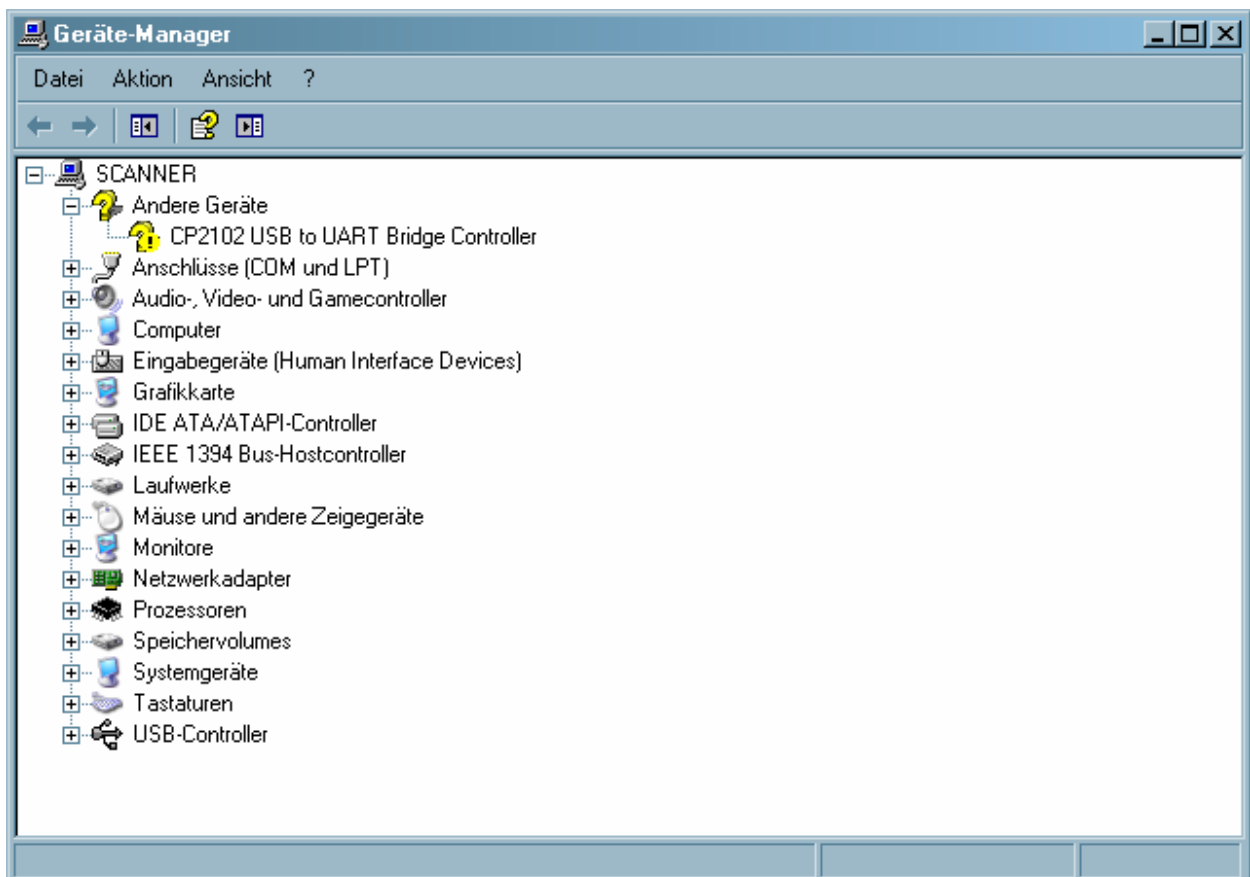

CarTFT FM with Centrafuse 2.x/3.x

Connect your CarTFT FM (Automotive USB FM/RDS Radio) to your PC (USB and 3.55mm to PC's Line-In or Mic-In)

There will be a new device in Windows hardware manager. At this place you later can check if the device is installed correctly.

Insert the Driver CD. Go to folder „Driver“ and open it.

Now open the folder which matches with your operating system.

Begin with installation by double-clicking „CarTFT_FM_Driver_Install.exe“

Confirm the security warning.

Confirm on Install-Button

After installation is finished, confirm with „OK“

Go to Windows hardware manager and look on which COM port your device is installed on :

The name of the device is „Silicon Labs CP210x USB to UART Bridge“ and in our example it is installed on COM port 12.