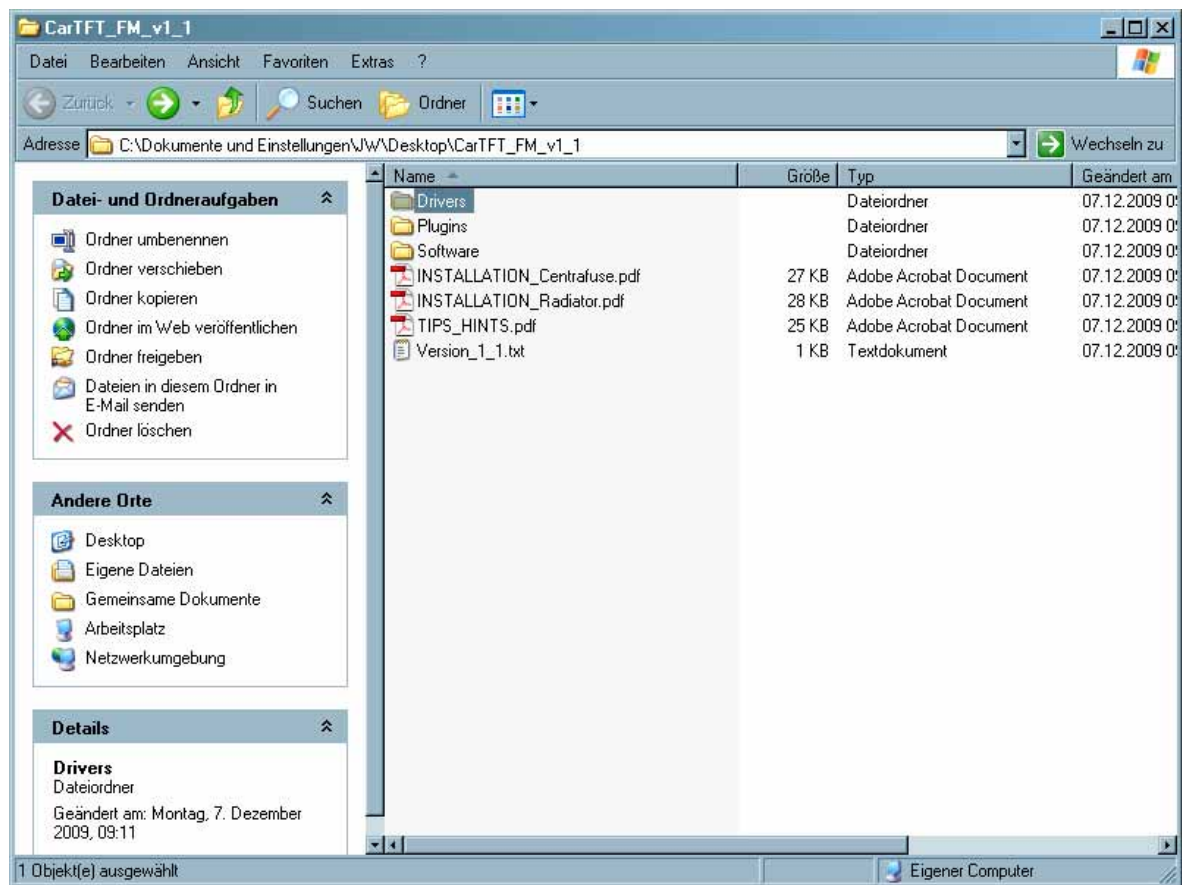

Insert the Driver CD. Go to folder „Driver“ and open it.