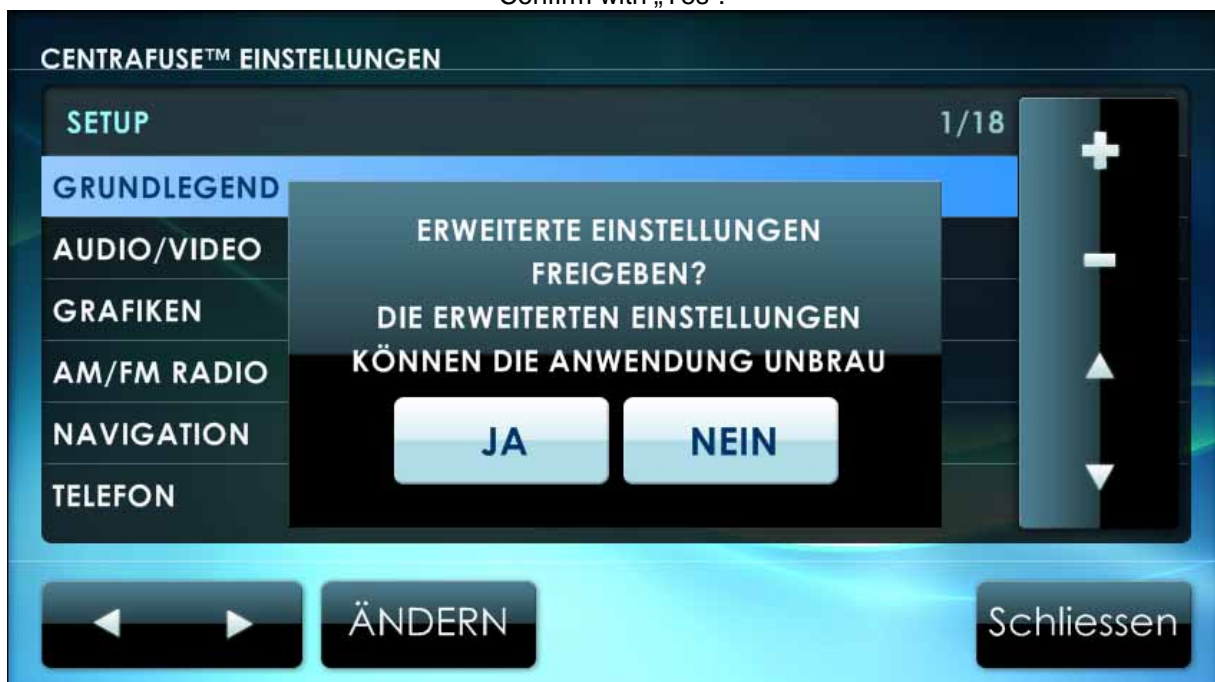

Press the „Plus“-Button (upper right corner) for at least 5 seconds until Centrafuse asks if it can unlock the advanced setup.

Confirm with „Yes“.

Go to radio-submenu and configure the „CarTFT FM“ module.