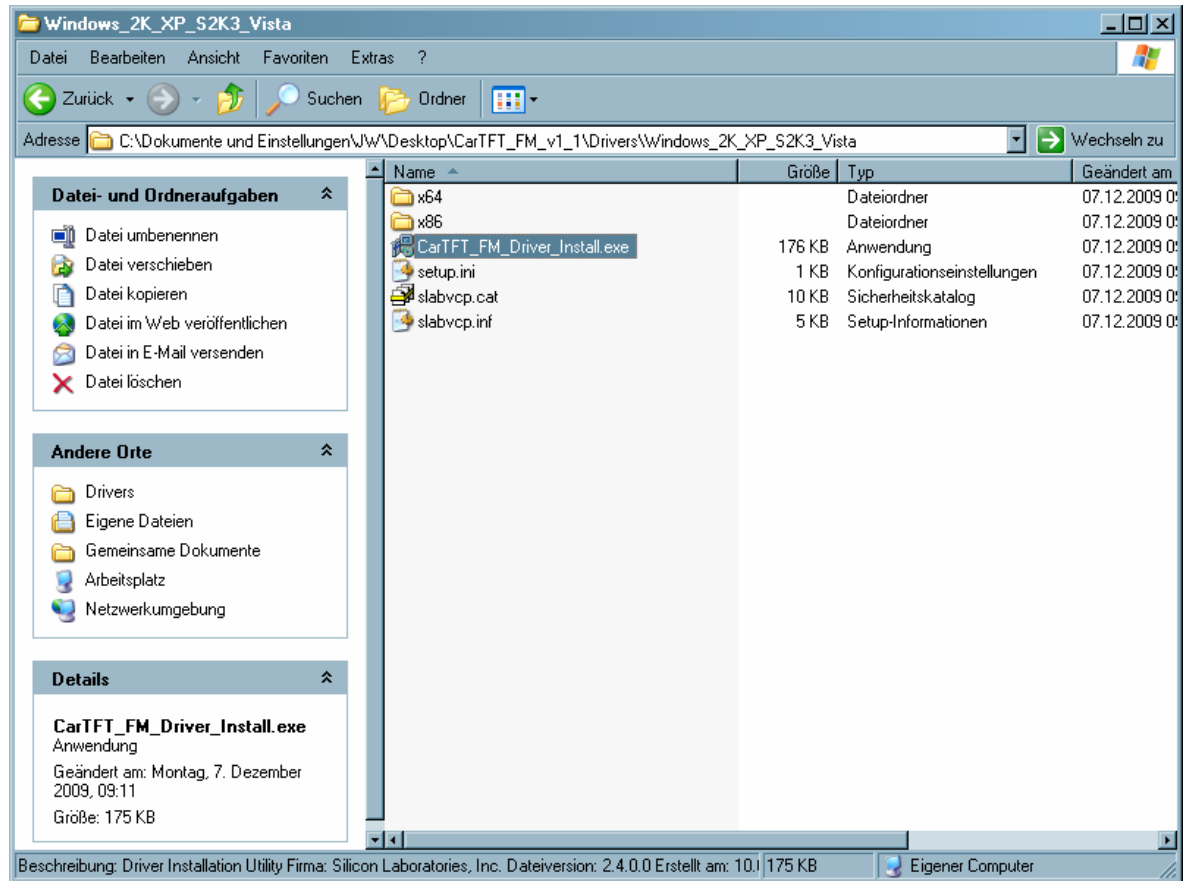

Begin with installation by double-clicking „CarTFT_FM_Driver_Install.exe“