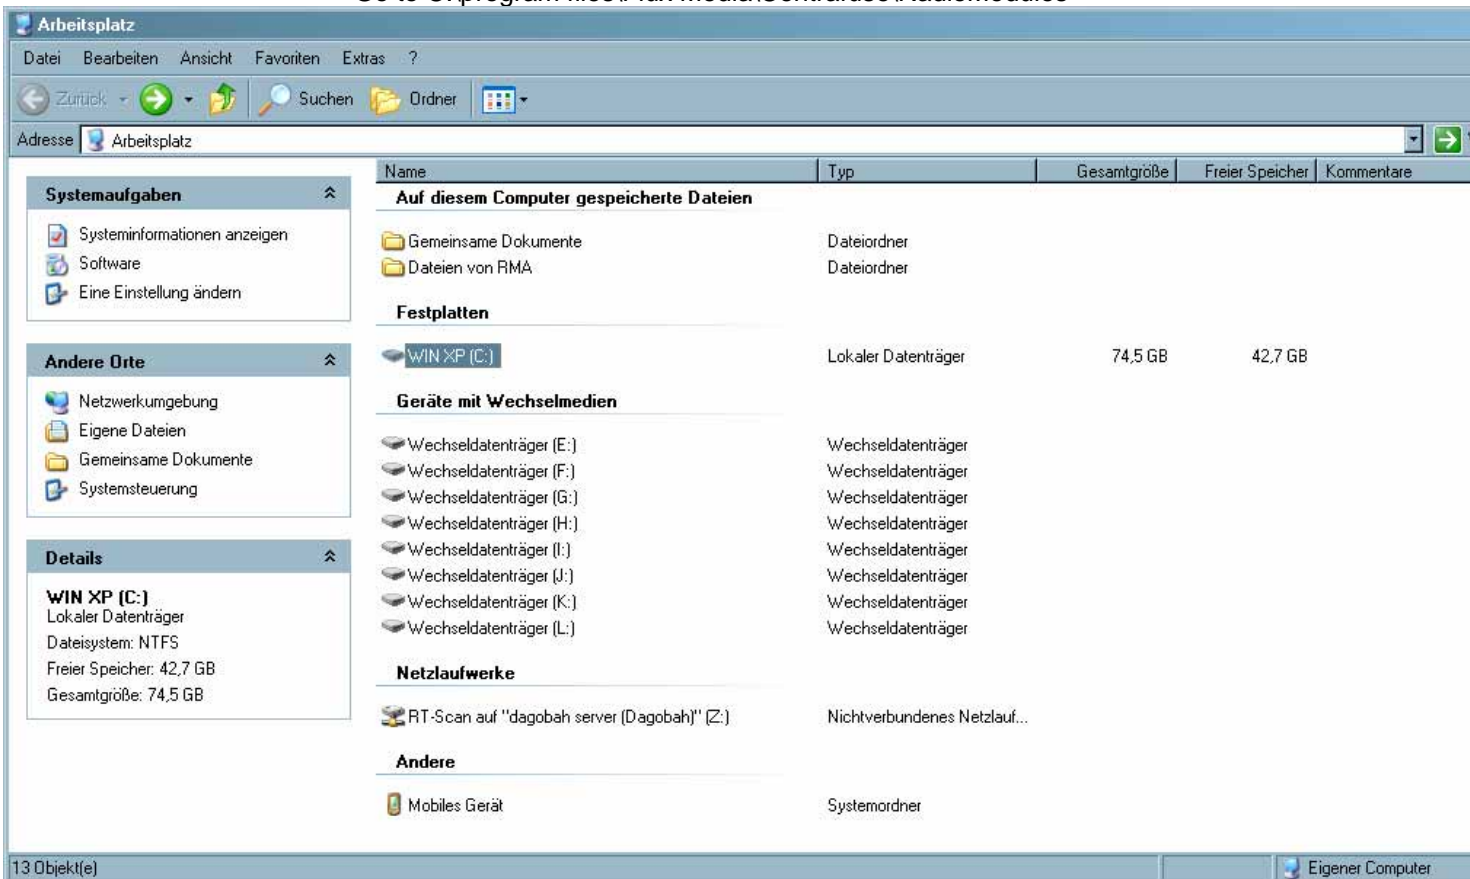

Go to C:\program files\Flux Media\Centrafuse\RadioModules