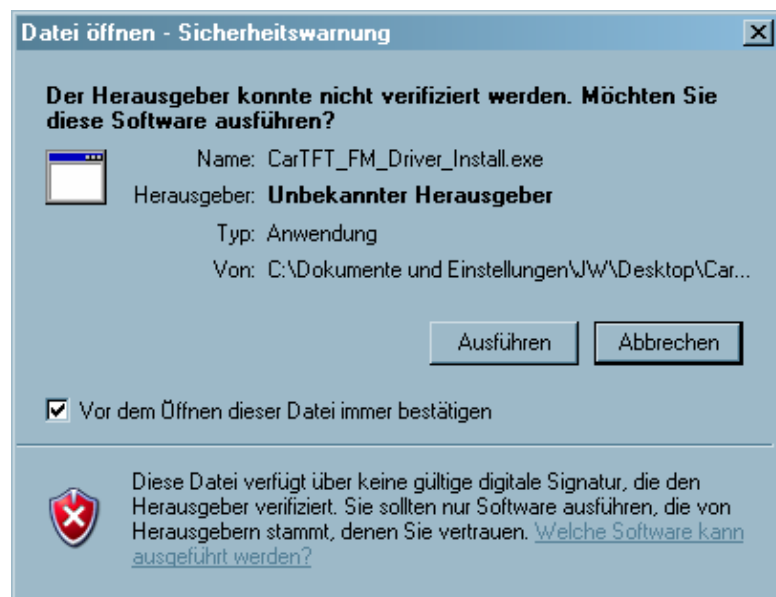

CarTFT FM with Centrafuse 2.x/3.x

Connect your CarTFT FM (Automotive USB FM/RDS Radio) to your PC (USB and 3.55mm to PC's Line-In or Mic-In)

There will be a new device in Windows hardware manager. At this place you later can check if the device is installed correctly.

Insert the Driver CD. Go to folder „Driver“ and open it.

Now open the folder which matches with your operating system.

Begin with installation by double-clicking „CarTFT_FM_Driver_Install.exe“

Confirm the security warning.

Confirm on Install-Button

After installation is finished, confirm with „OK“

Go to Windows hardware manager and look on which COM port your device is installed on :

The name of the device is „Silicon Labs CP210x USB to UART Bridge“ and in our example it is installed on COM port 12.