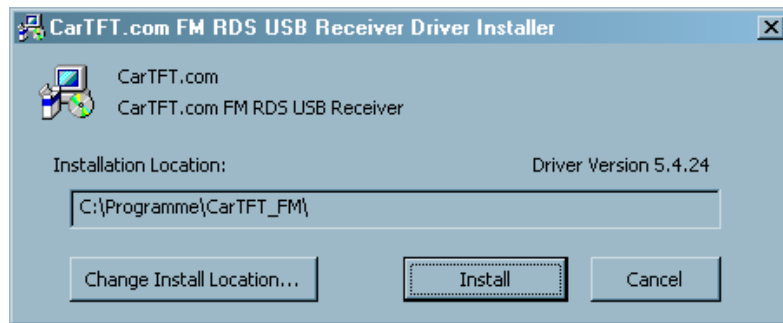

Insert the Driver CD. Go to folder „Driver“ and open it.

Now open the folder which matches with your operating system.

Begin with installation by double-clicking „CarTFT_FM_Driver_Install.exe“

Confirm the security warning.

Confirm on Install-Button

After installation is finished, confirm with „OK“

Go to Windows hardware manager and look on which COM port your device is installed on :

The name of the device is „Silicon Labs CP210x USB to UART Bridge“ and in our example it is installed on COM port 12.