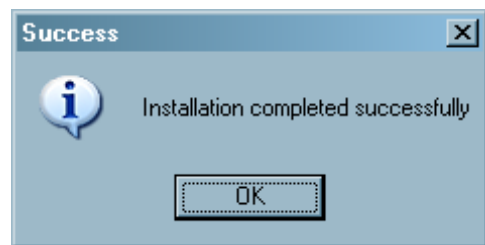

Insert the Driver CD. Go to folder „Driver“ and open it.

Now open the folder which matches with your operating system.

Begin with installation by double-clicking „CarTFT_FM_Driver_Install.exe“

Confirm the security warning.

Confirm on Install-Button

After installation is finished, confirm with „OK“

Go to Windows hardware manager and look on which COM port your device is installed on :

The name of the device is „Silicon Labs CP210x USB to UART Bridge“ and in our example it is installed on COM port 12.