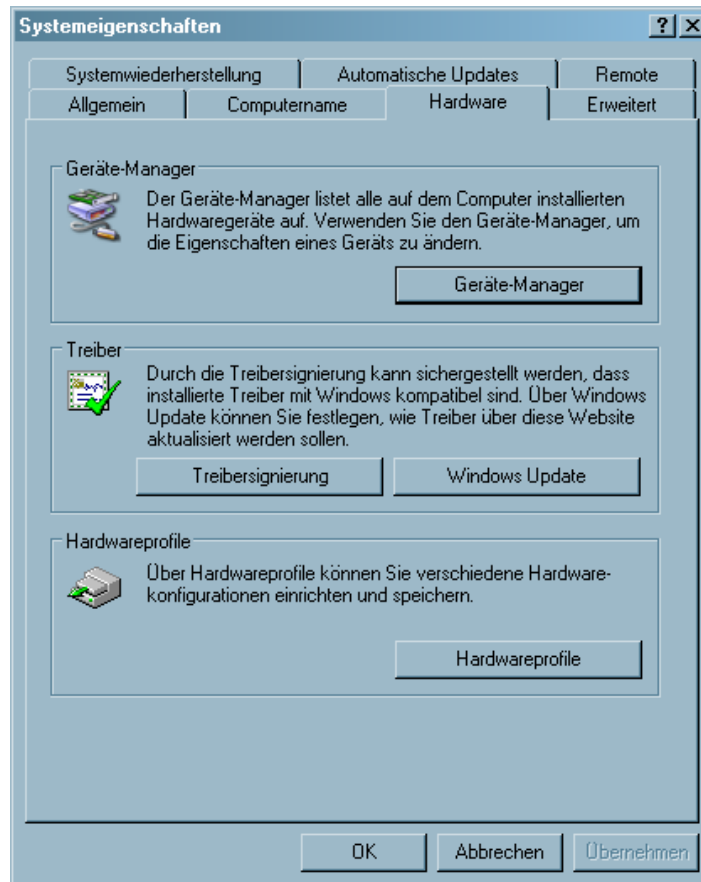

CarTFT FM with Centrafuse 2.x/3.x

Connect your CarTFT FM (Automotive USB FM/RDS Radio) to your PC (USB and 3.55mm to PC's Line-In or Mic-In)

There will be a new device in Windows hardware manager. At this place you later can check if the device is installed correctly.