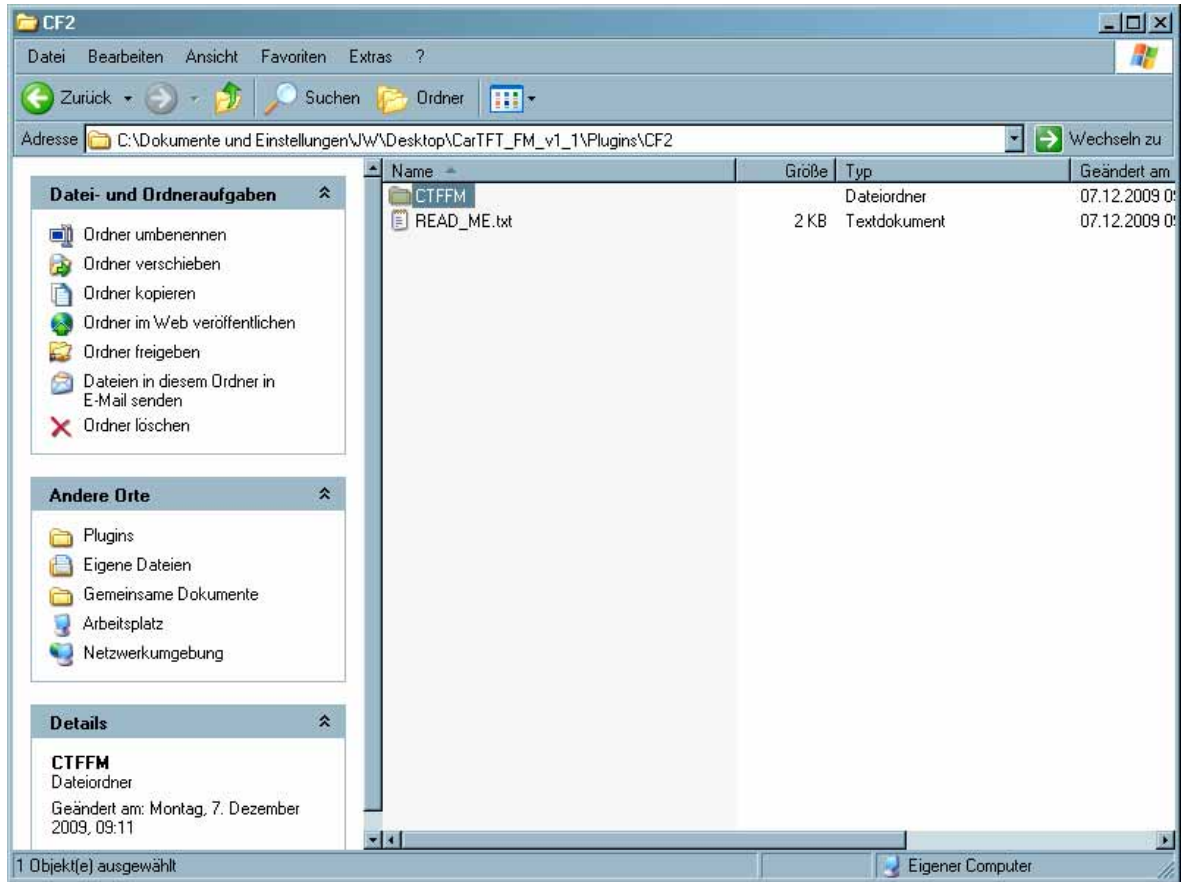

Copy the folder „CTFFM“ with content to the radio modules directory of Centrafuse