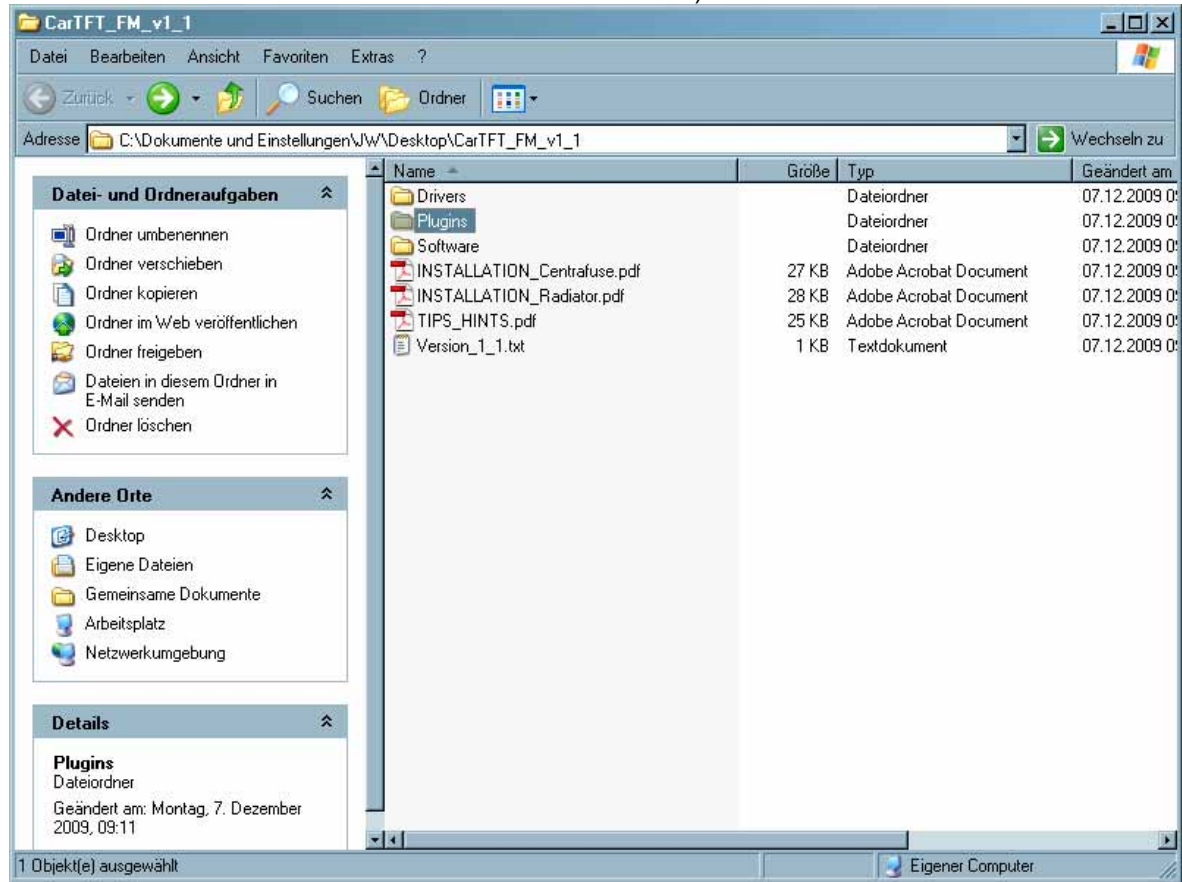

Go to directly „Plugins“ on the driver CD and then into sub-directory „CF2“ or „CF3“ (depending on if you have Centrafuse 2 or 3)